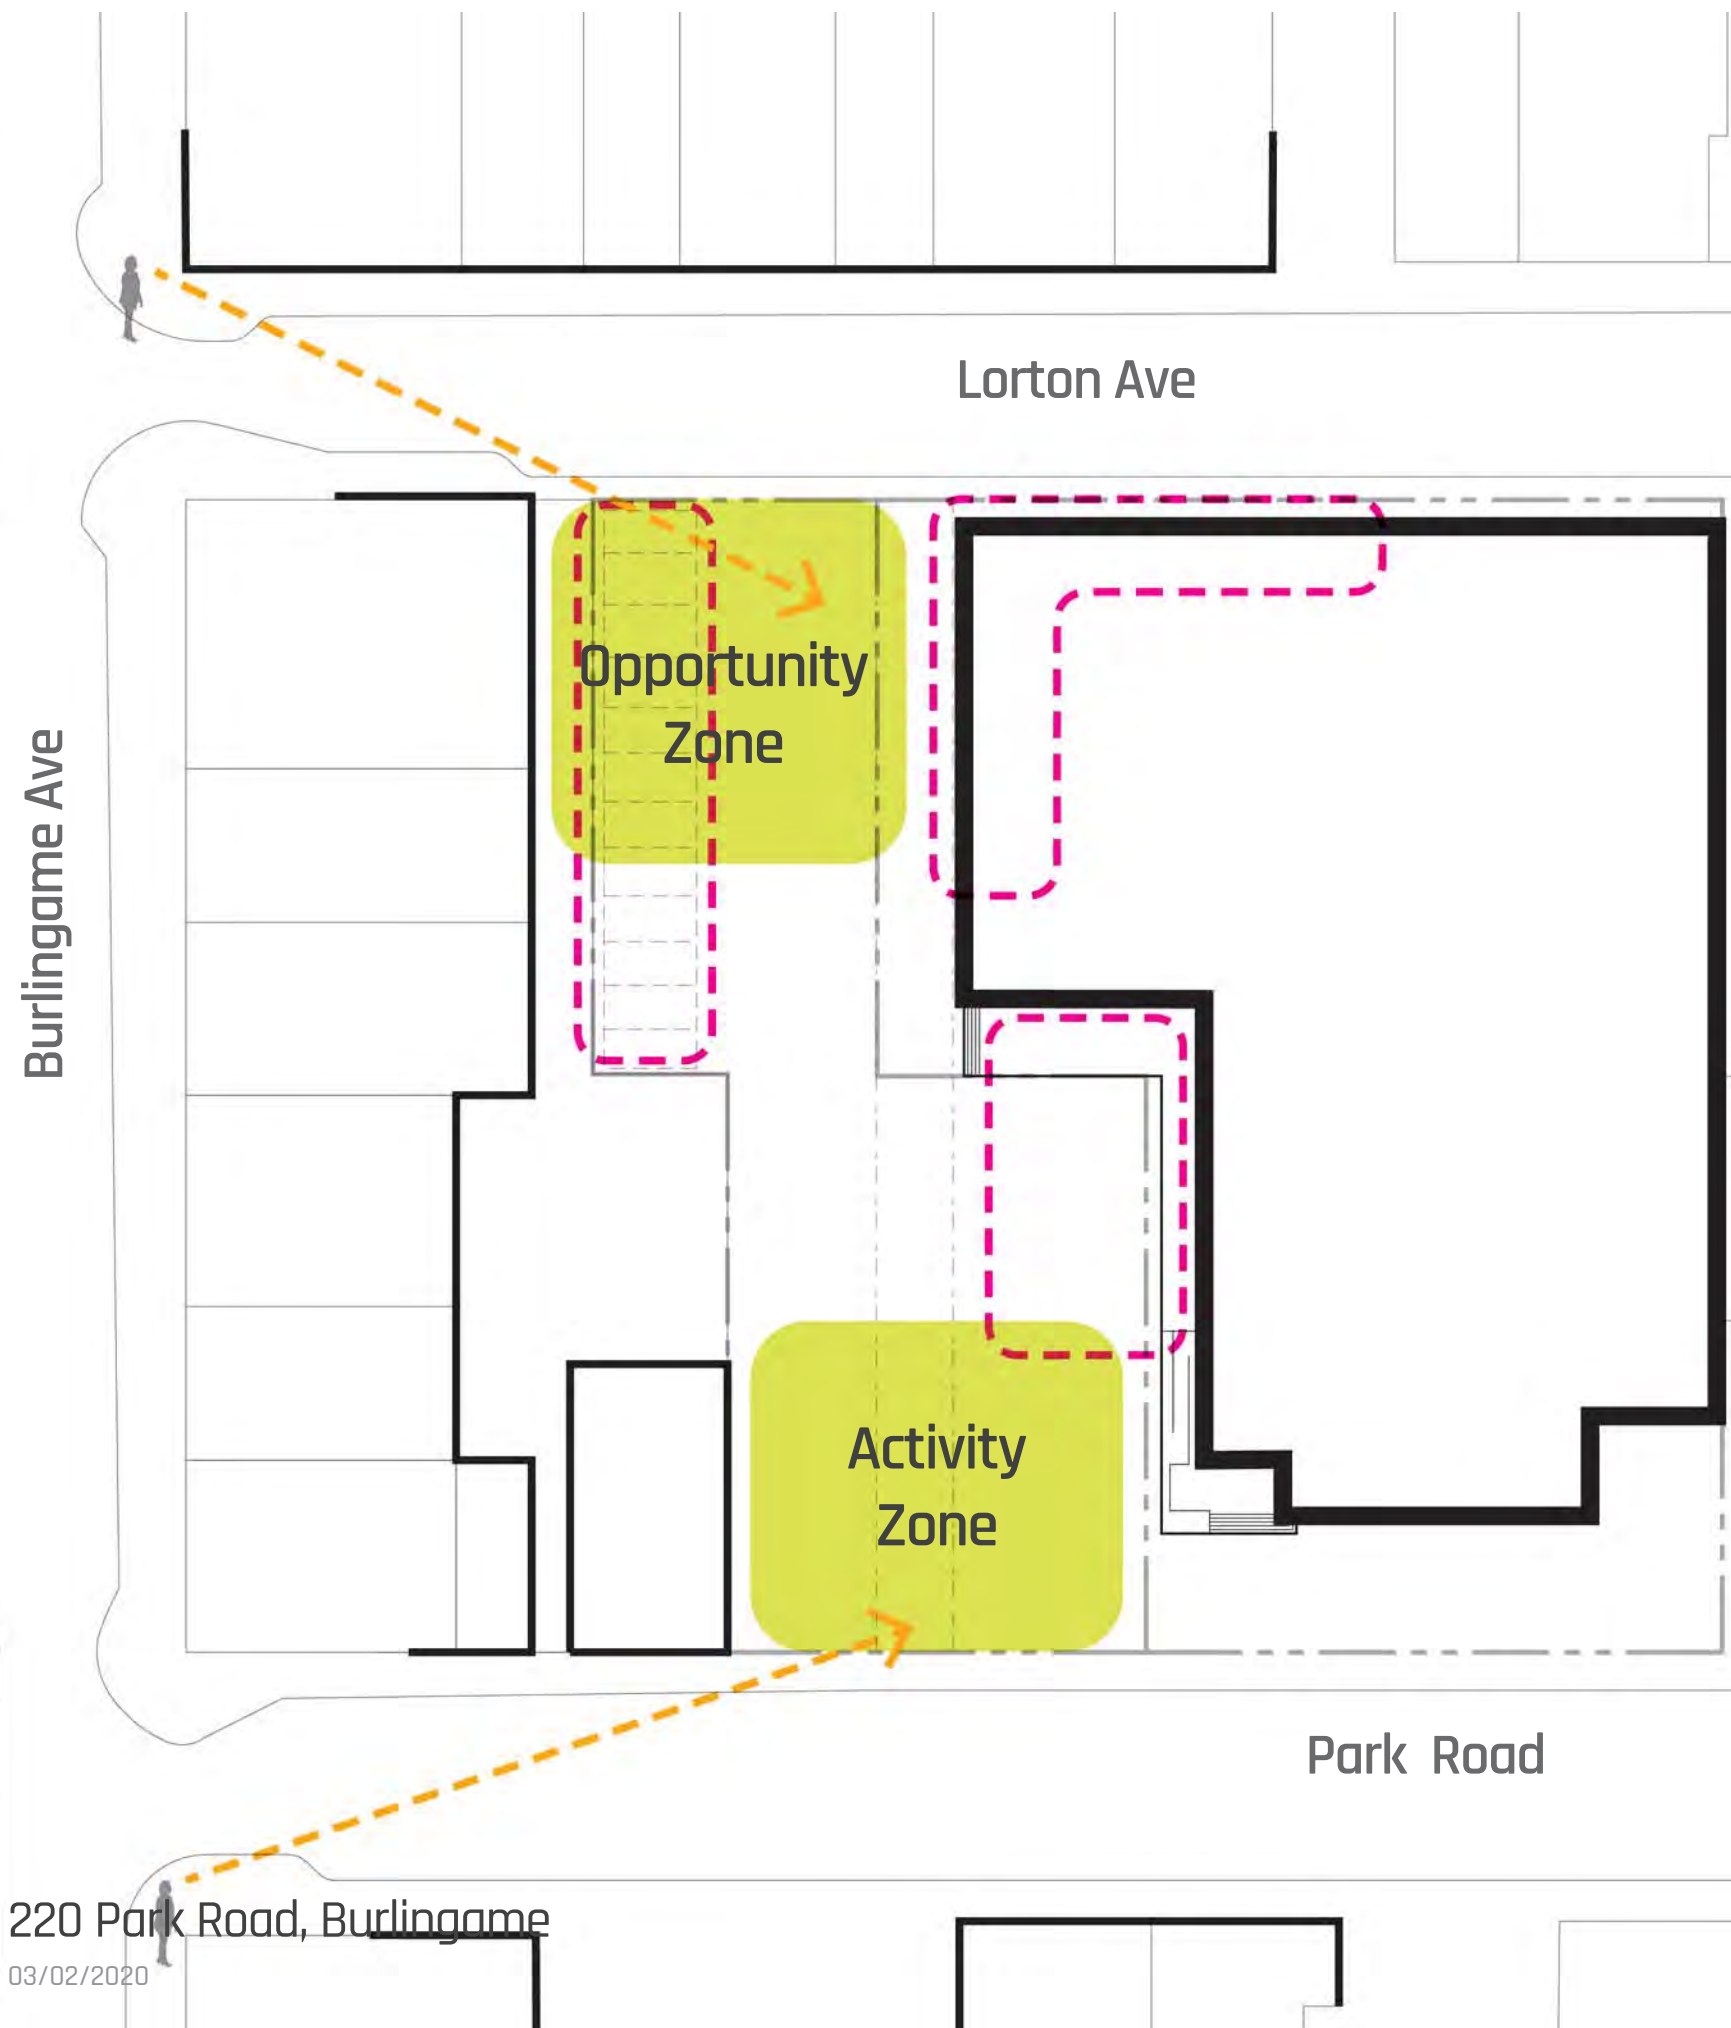

Over Structure

On Grade

Screen

Framework Plan

Open Space Zones

Lorton Ave

Park Road

Burlingame Ave

- Plaza
- Stage
- Water Feature
- Gathering

- Trees
- Play Areas
- Gardens
- Trellis/Shade Structure

Plaza Programming

Historic Zone

Lorton Ave

Burlingame Ave

Howard Ave

Park Road

Historic Garden & Lawn

Plaza Programming

Retail Zone

Plaza Programming

Kids Zone

Lorton Ave

Burlingame Ave

Kids Zone

Dining Terrace

Play

Howard Ave

Park Road

Plaza Programming

Retail & Activity Zone

Plaza Programming

Composite