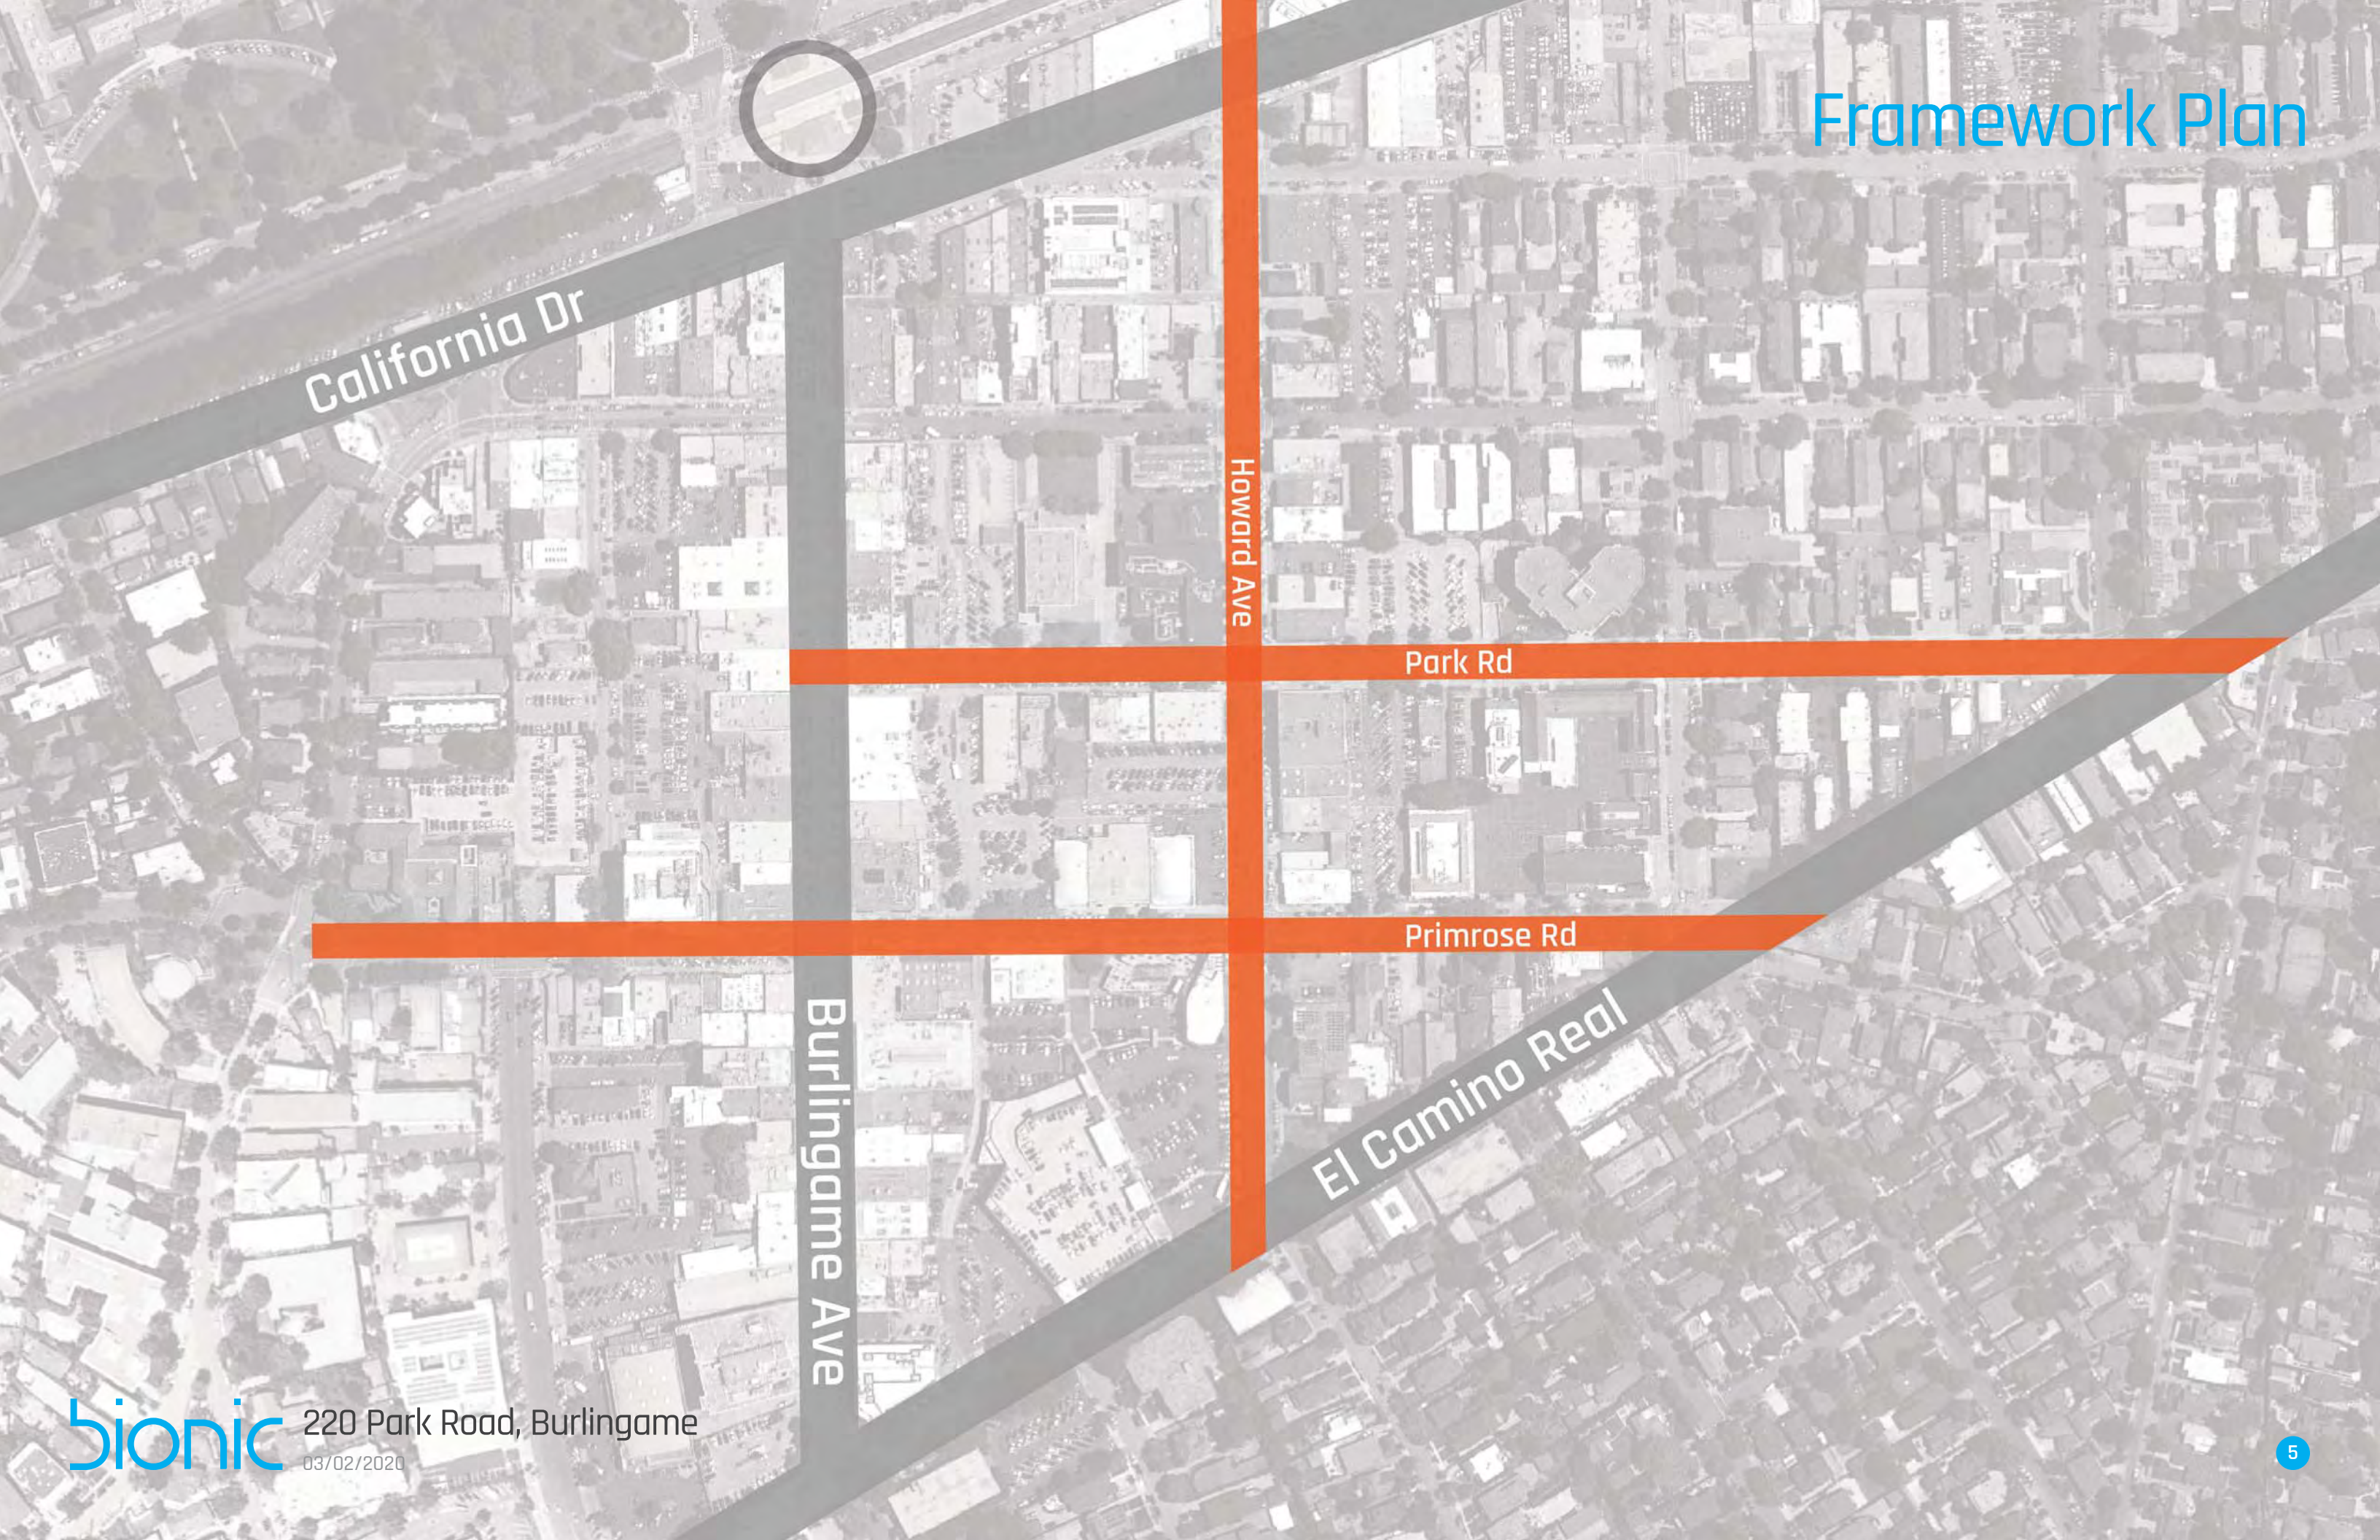

1/4 mile 5 minute walk

Framework Plan

Site Context

Burlingame Ave

California Dr

Burlingame Ave

El Camino Real

California Dr

Howard Ave

Park Rd

Primrose Rd

Burlingame Ave

El Camino Real

Framework Plan

California Dr

Highland Ave

Bayswater Ave

Peninsula Ave

Lorton Ave

Howard Ave

Park Rd

Primrose Rd

Burlingame Ave

El Camino Real