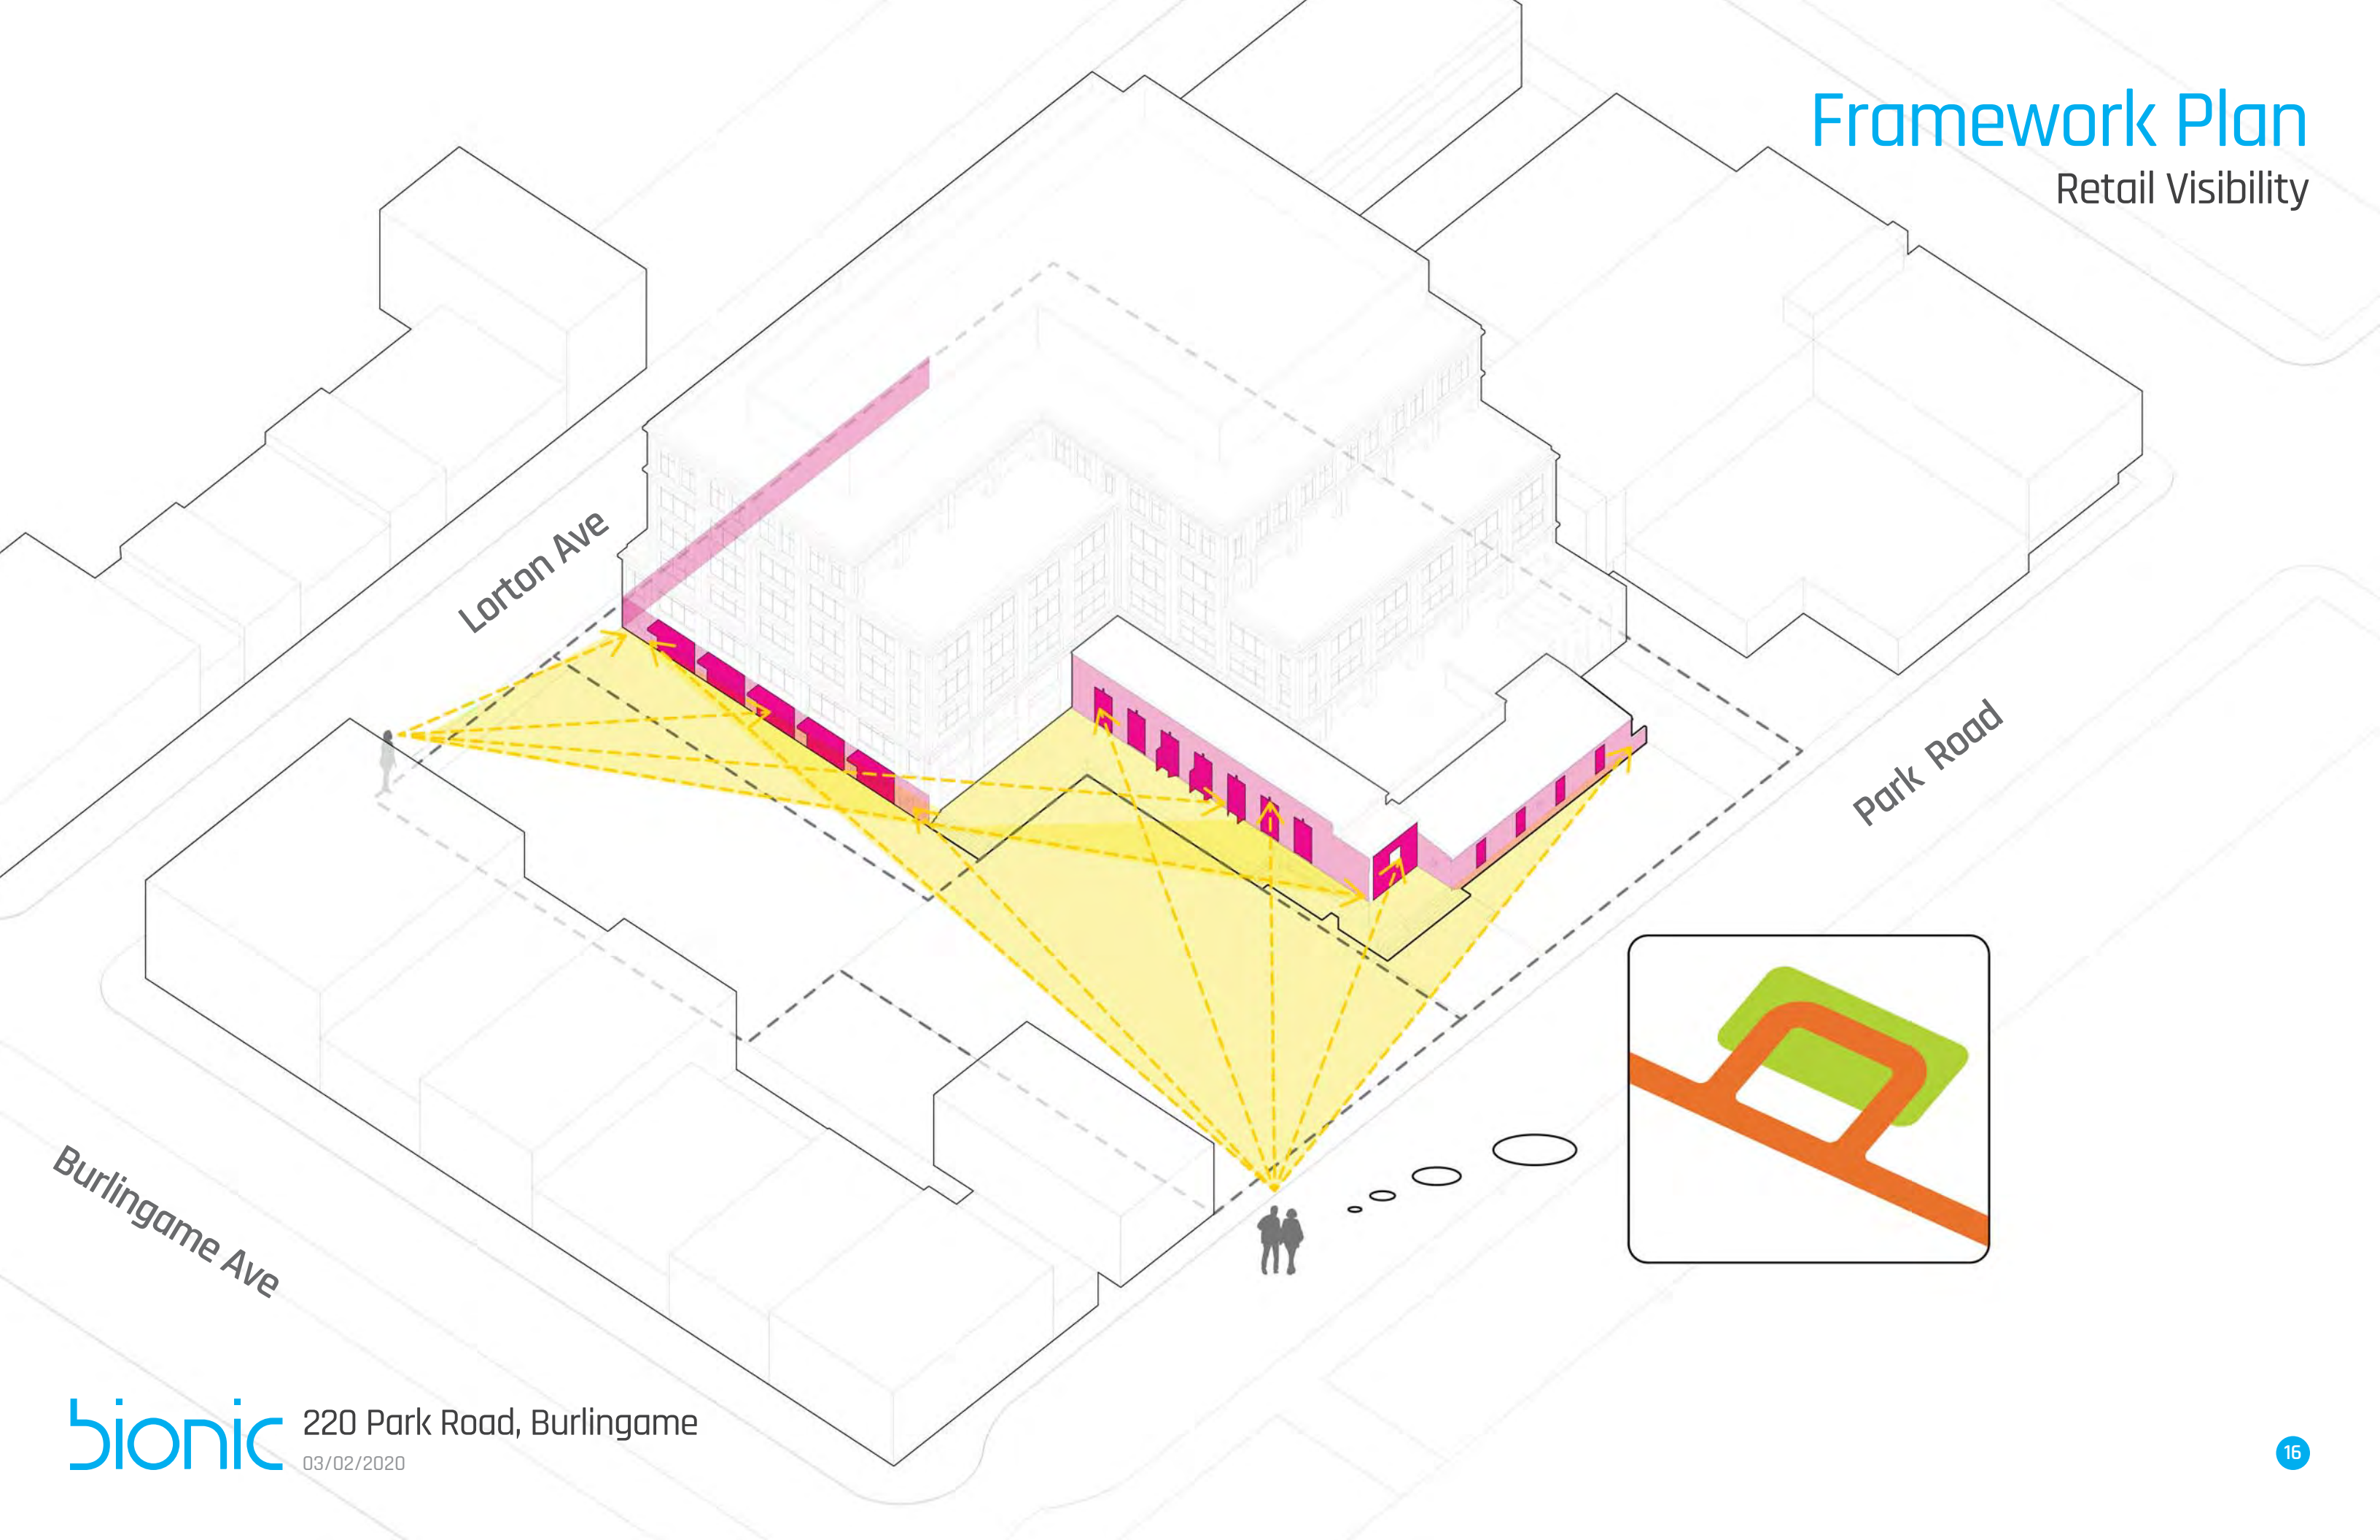

Park Road

Burlingame Ave

Day=Office
Nights & Weekend=Public

Framework Plan

Retail Visibility

Framework Plan

Lorton Ave

Park Road

Burlingame Ave

Framework Plan

Open Space Zones

Lorton Ave

Burlingame Ave

Park Road

Green & Historic

Terrace / 4 Feet above grade

Over Structure

On Grade

Screen

Framework Plan

Open Space Zones

Lorton Ave

Park Road

Burlingame Ave

- Plaza
- Stage
- Water Feature
- Gathering

- Trees
- Play Areas
- Gardens
- Trellis/Shade Structure

Plaza Programming

Historic Zone

Lorton Ave

Burlingame Ave

Howard Ave

Park Road