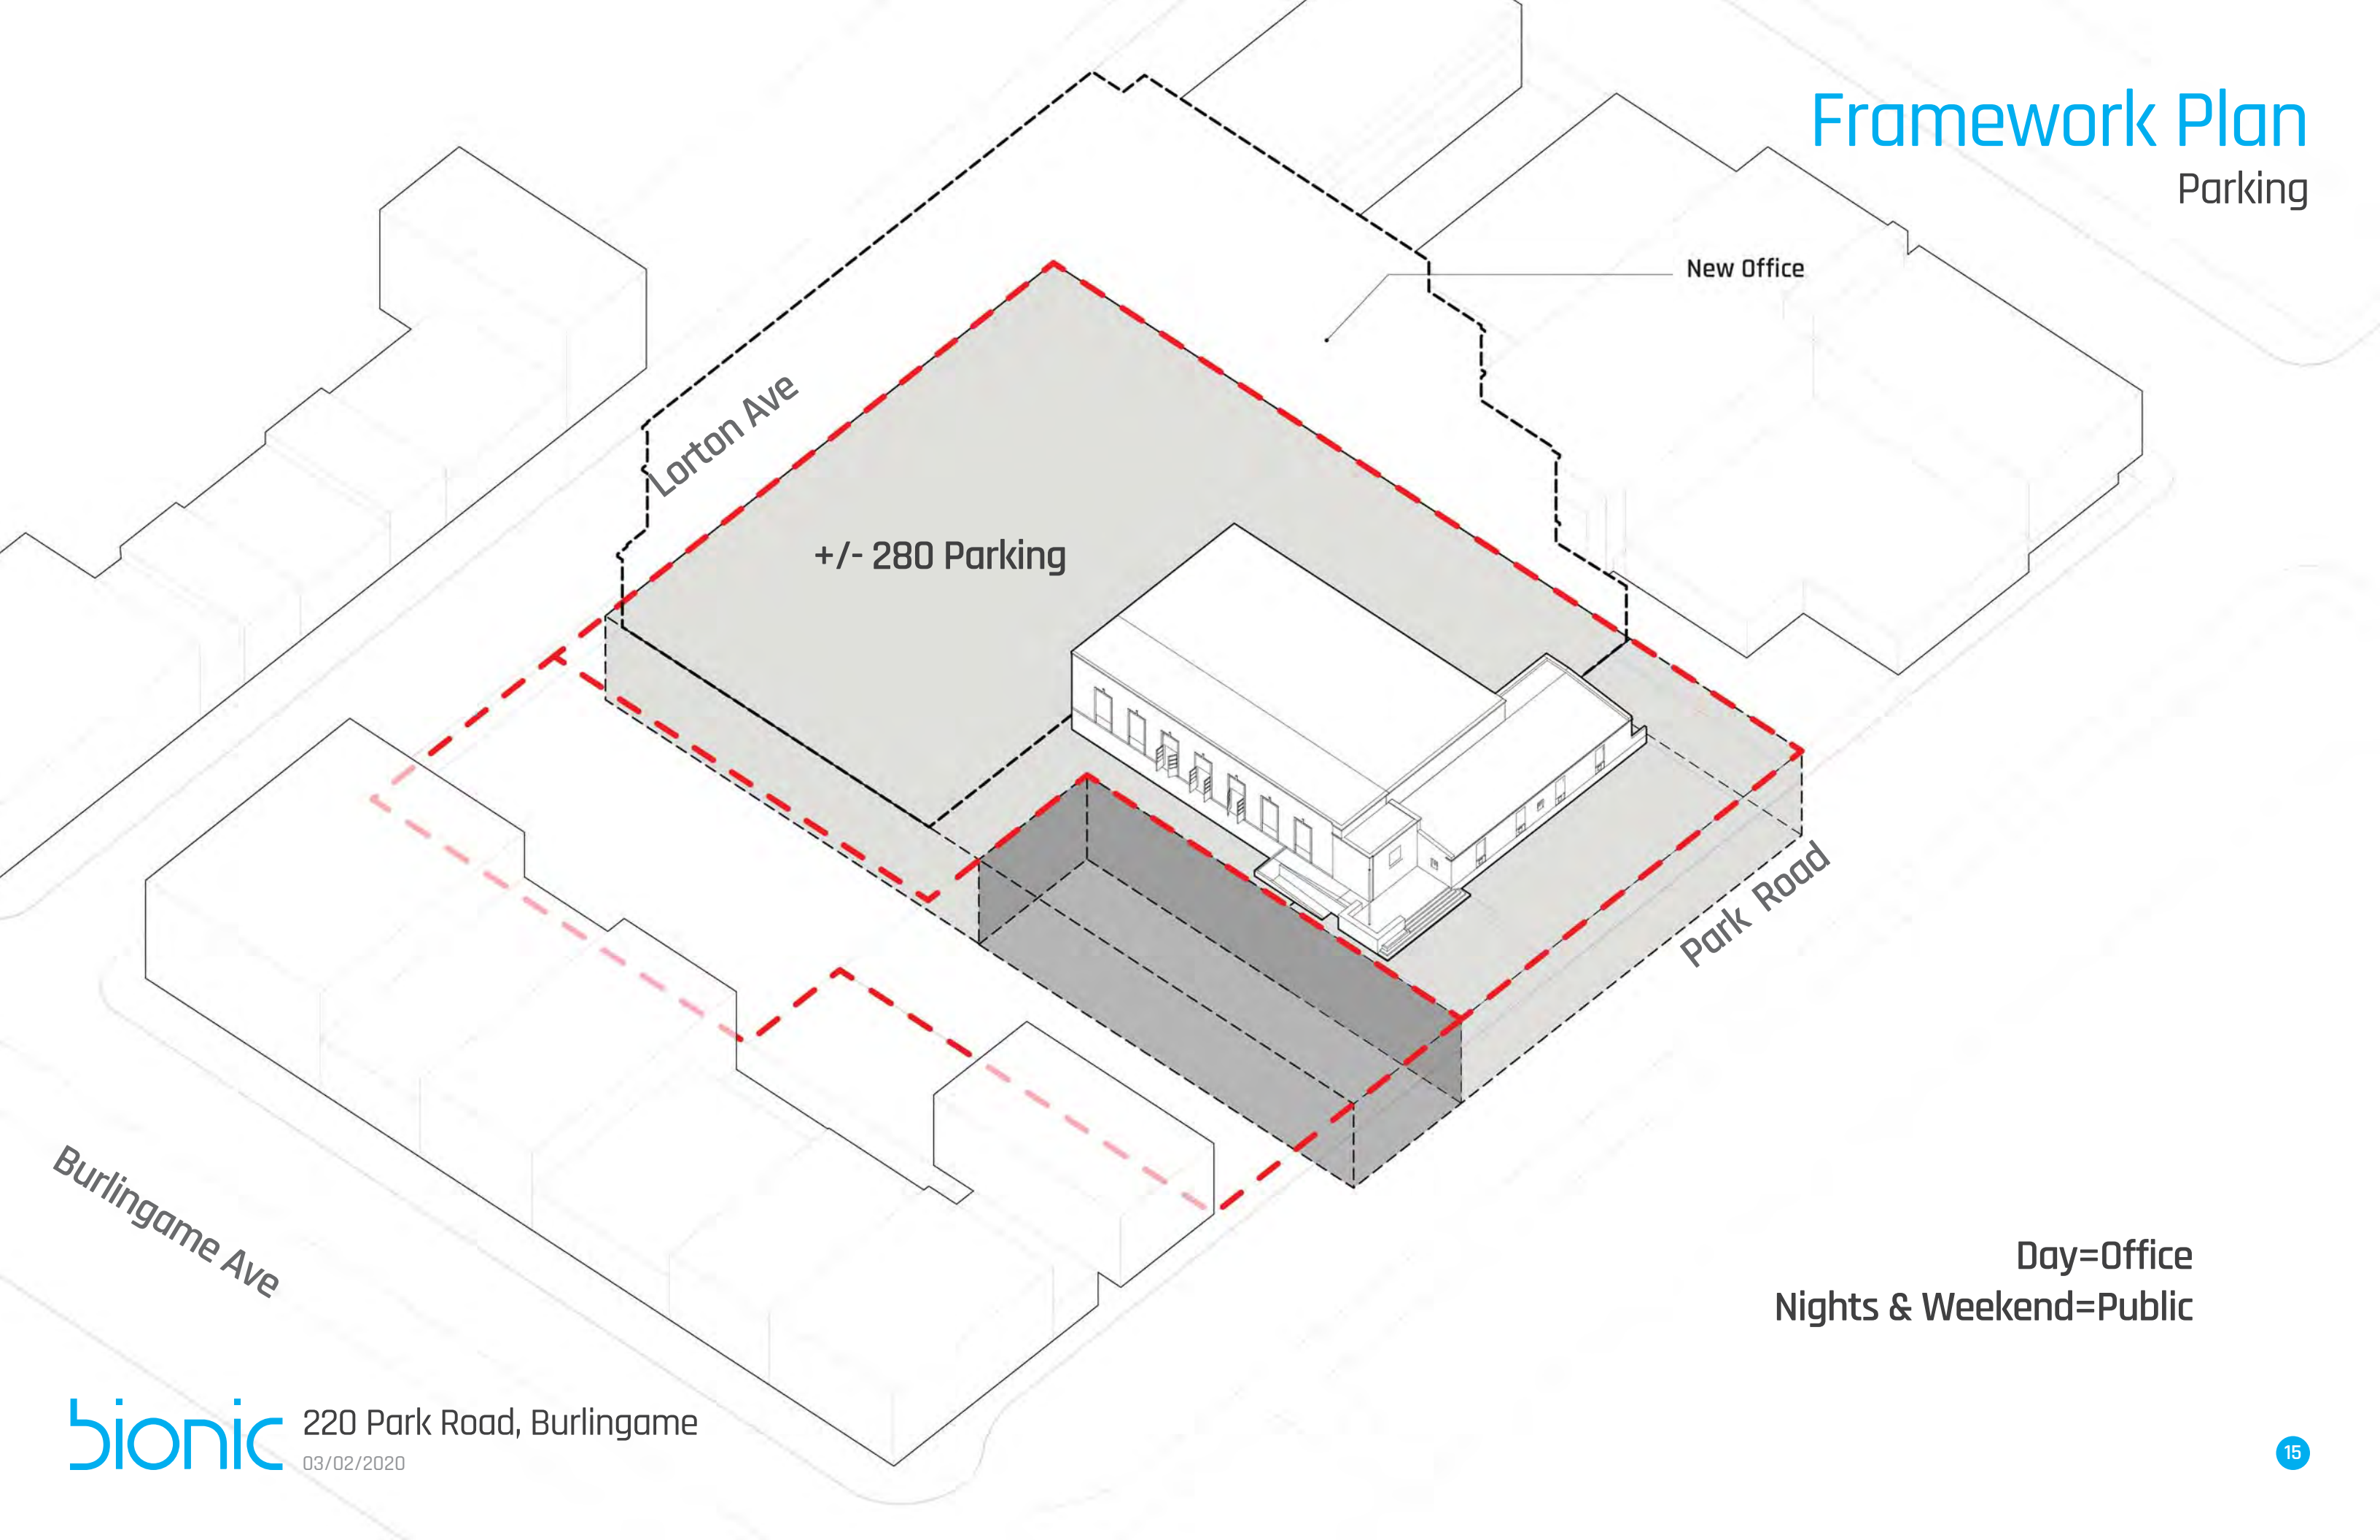

Framework Plan

Parking

New Office

Lorton Ave

+/- 280 Parking

Park Road

Burlingame Ave

Day=Office
Nights & Weekend=Public