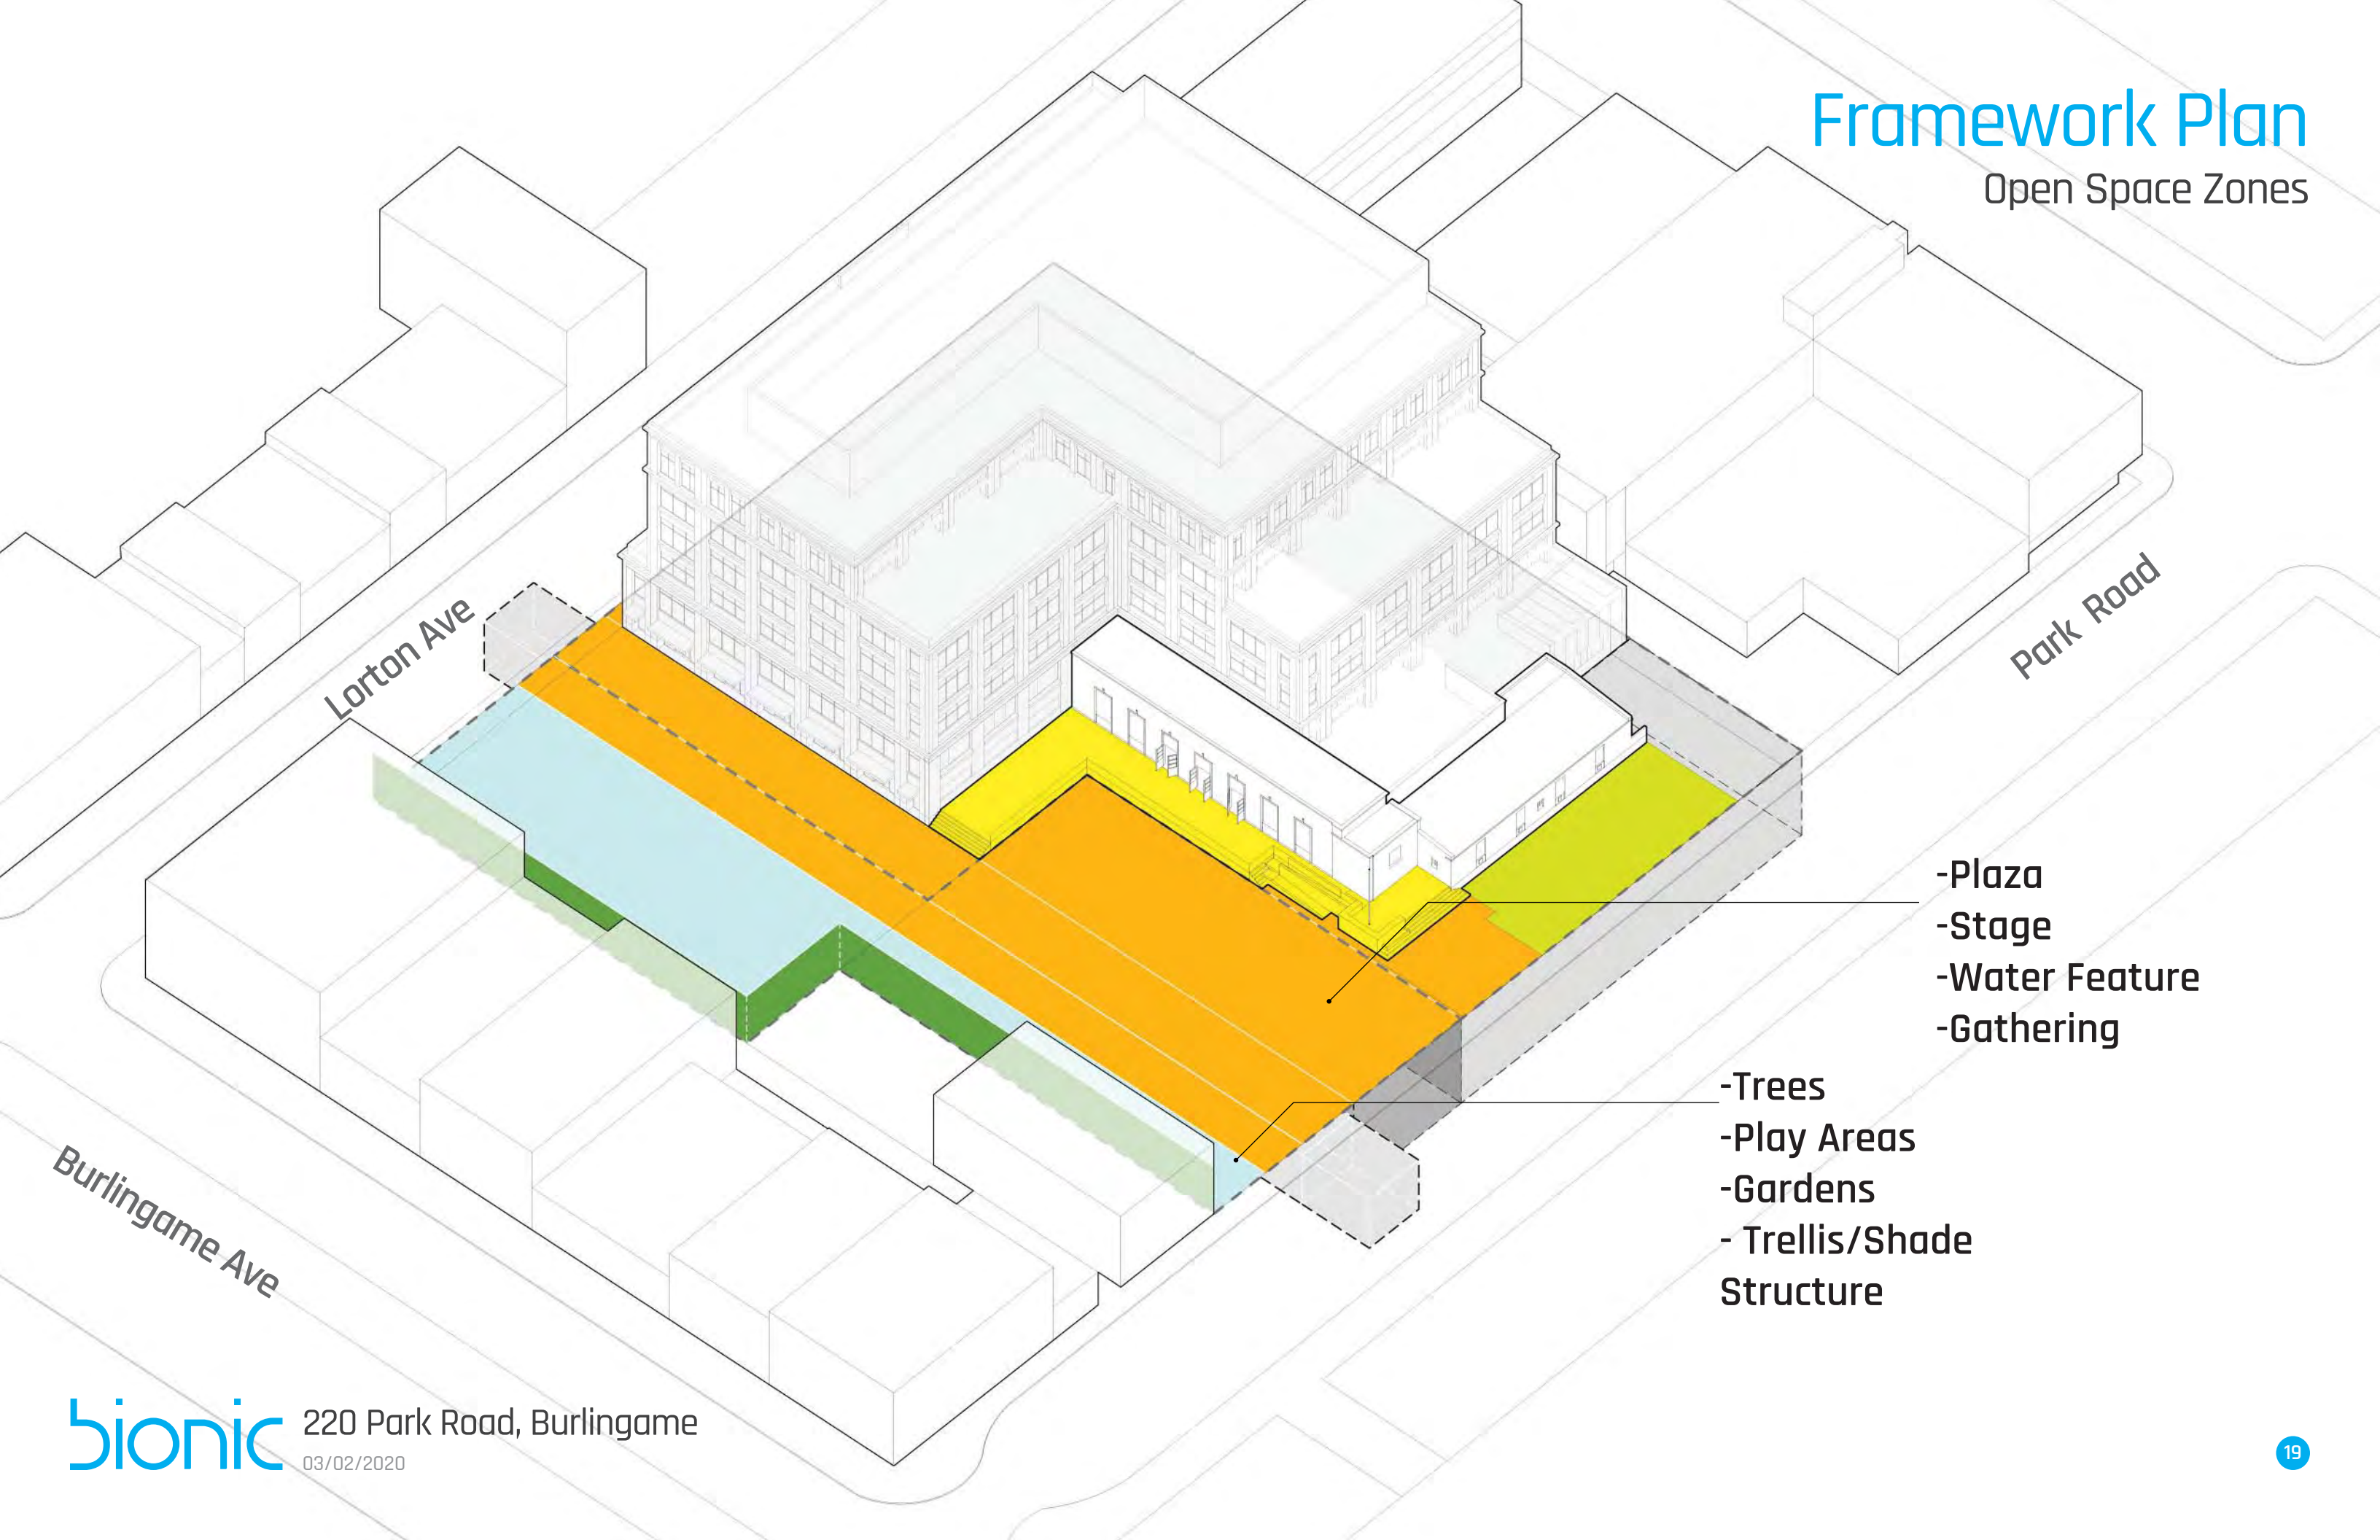

Park Road

Burlingame Ave

Day=Office
Nights & Weekend=Public

Framework Plan

Retail Visibility

Framework Plan

Lorton Ave

Park Road

Burlingame Ave

Framework Plan

Open Space Zones

Lorton Ave

Burlingame Ave

Park Road

Green & Historic

Terrace / 4 Feet above grade

Over Structure

On Grade

Screen

Framework Plan

Open Space Zones

Lorton Ave

Park Road

Burlingame Ave

- Plaza
- Stage
- Water Feature
- Gathering

- Trees
- Play Areas
- Gardens
- Trellis/Shade Structure

Plaza Programming

Historic Zone

Lorton Ave

Burlingame Ave

Howard Ave

Park Road