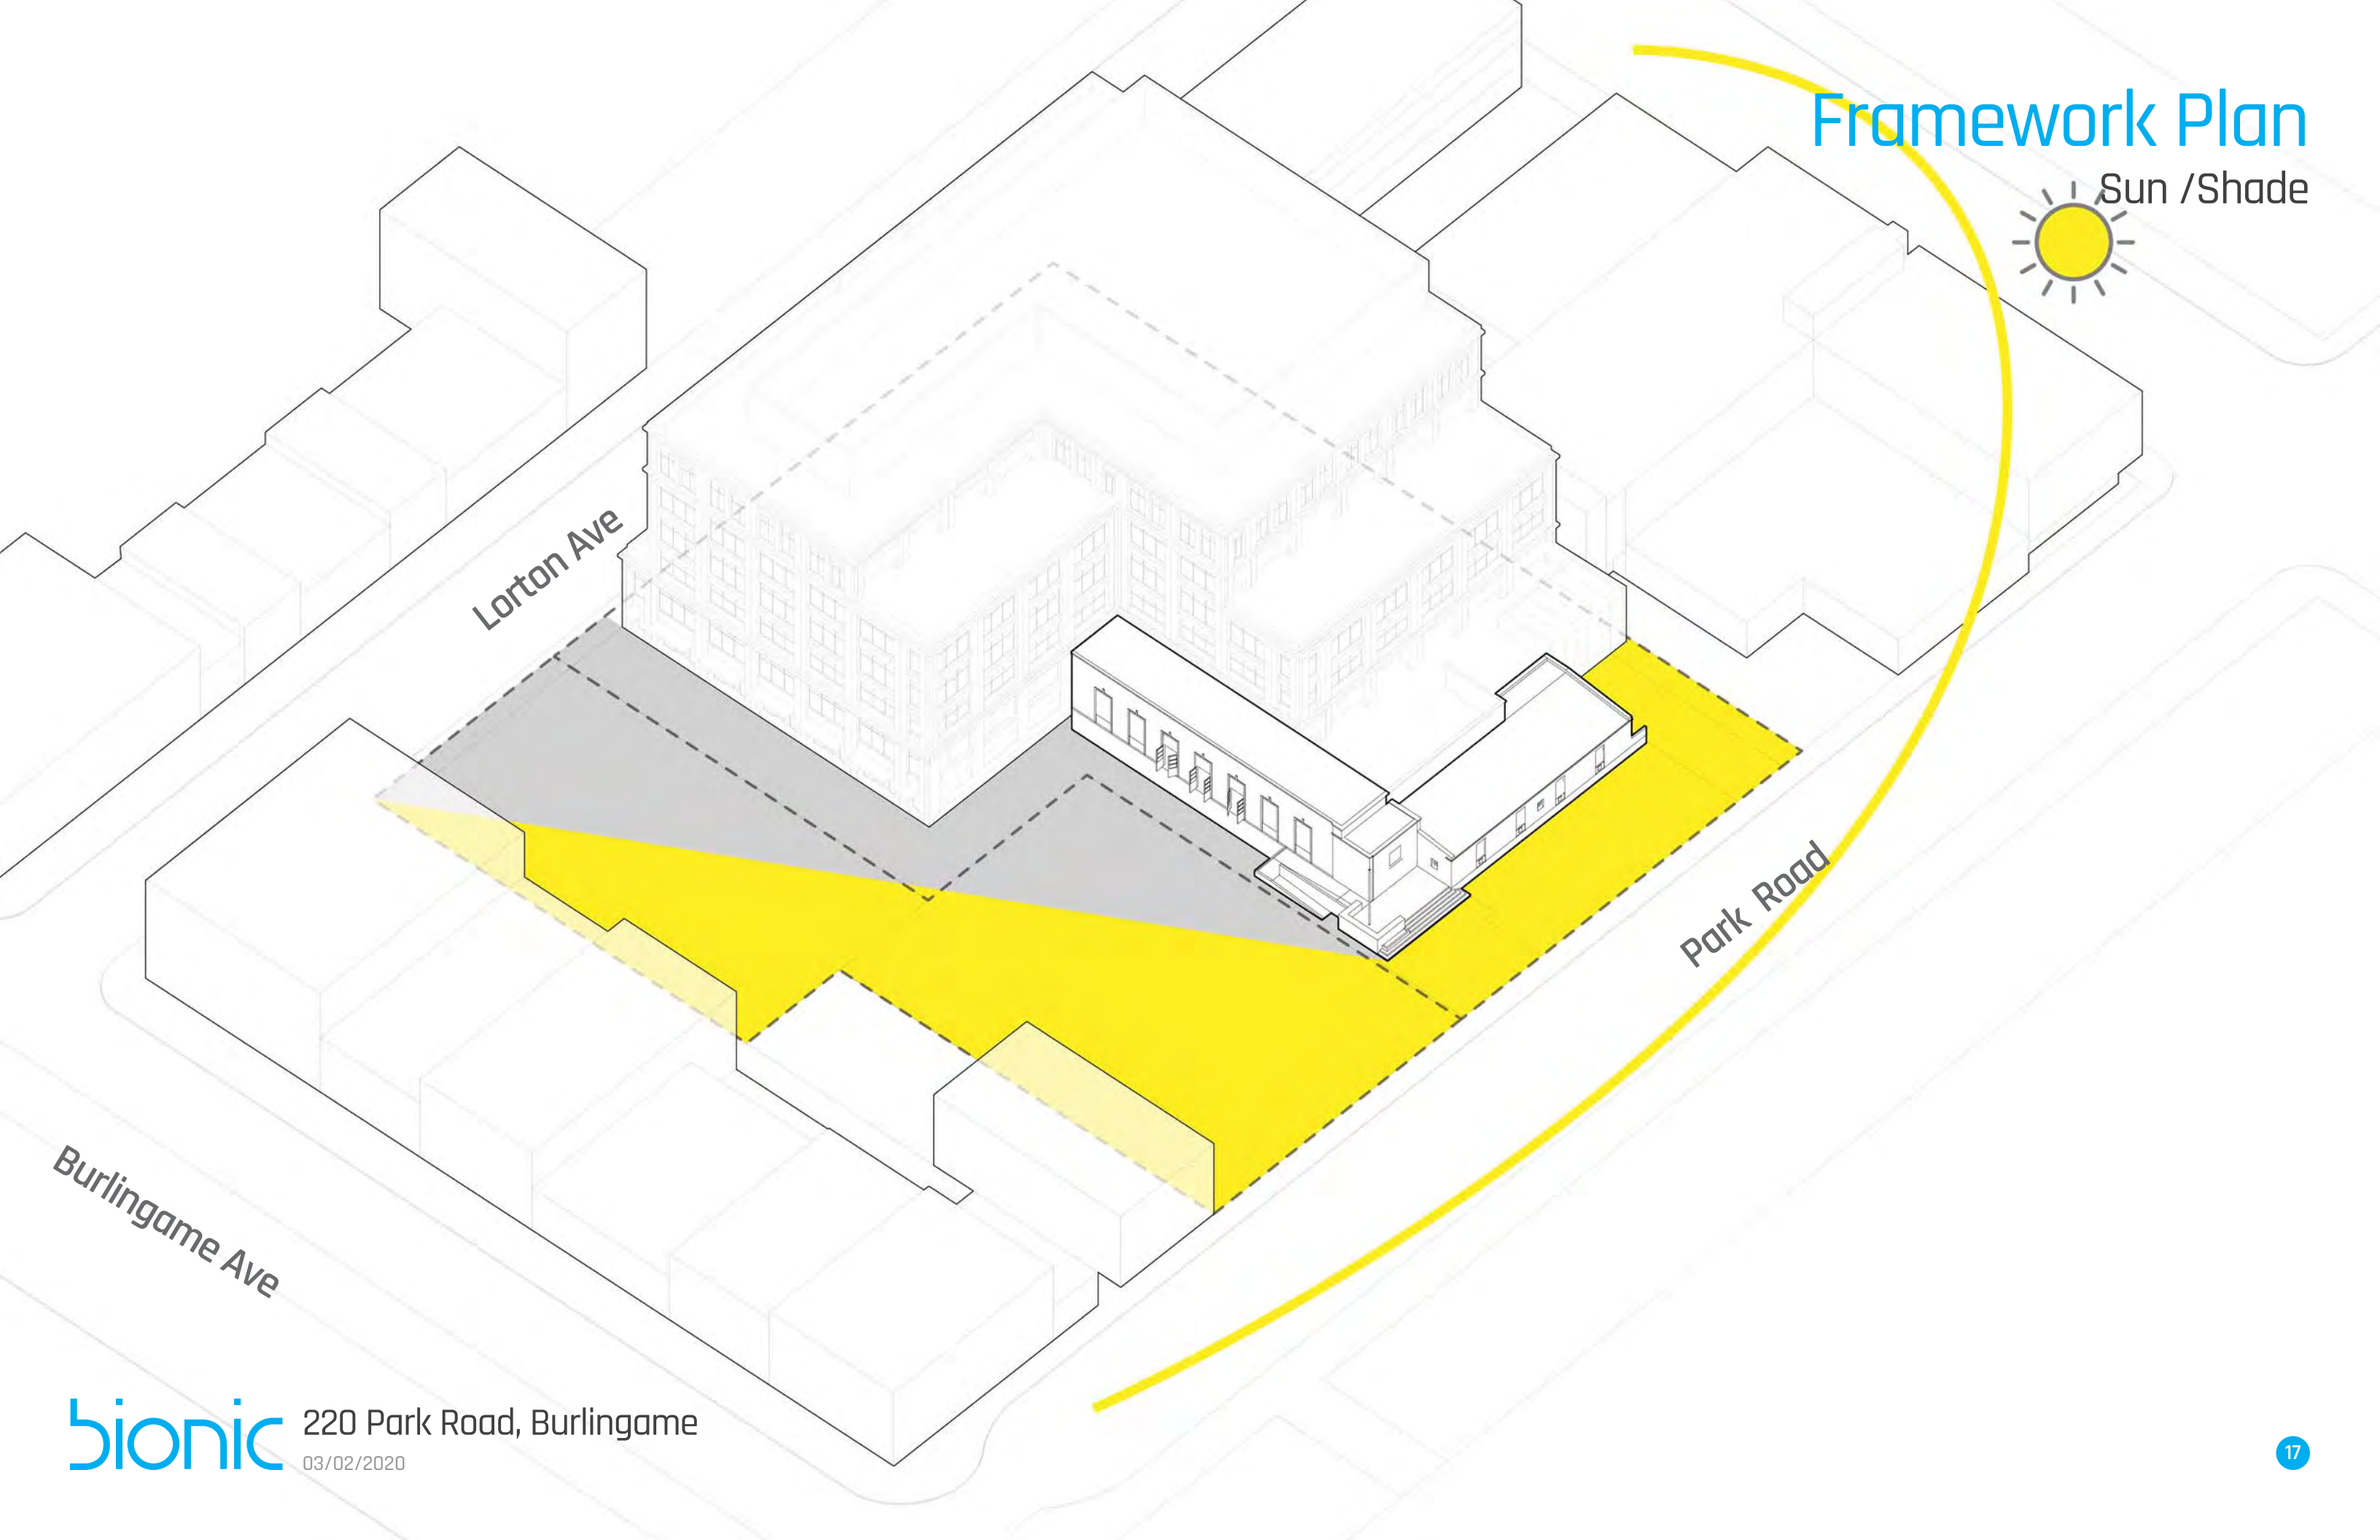

Park Road

Burlingame Ave

Day=Office
Nights & Weekend=Public

Framework Plan

Retail Visibility

Framework Plan

Lorton Ave

Park Road

Burlingame Ave

Framework Plan

Open Space Zones

Lorton Ave

Burlingame Ave

Park Road

Green & Historic

Terrace / 4 Feet above grade

Over Structure

On Grade

Screen

Framework Plan

Open Space Zones

Lorton Ave

Park Road

Burlingame Ave