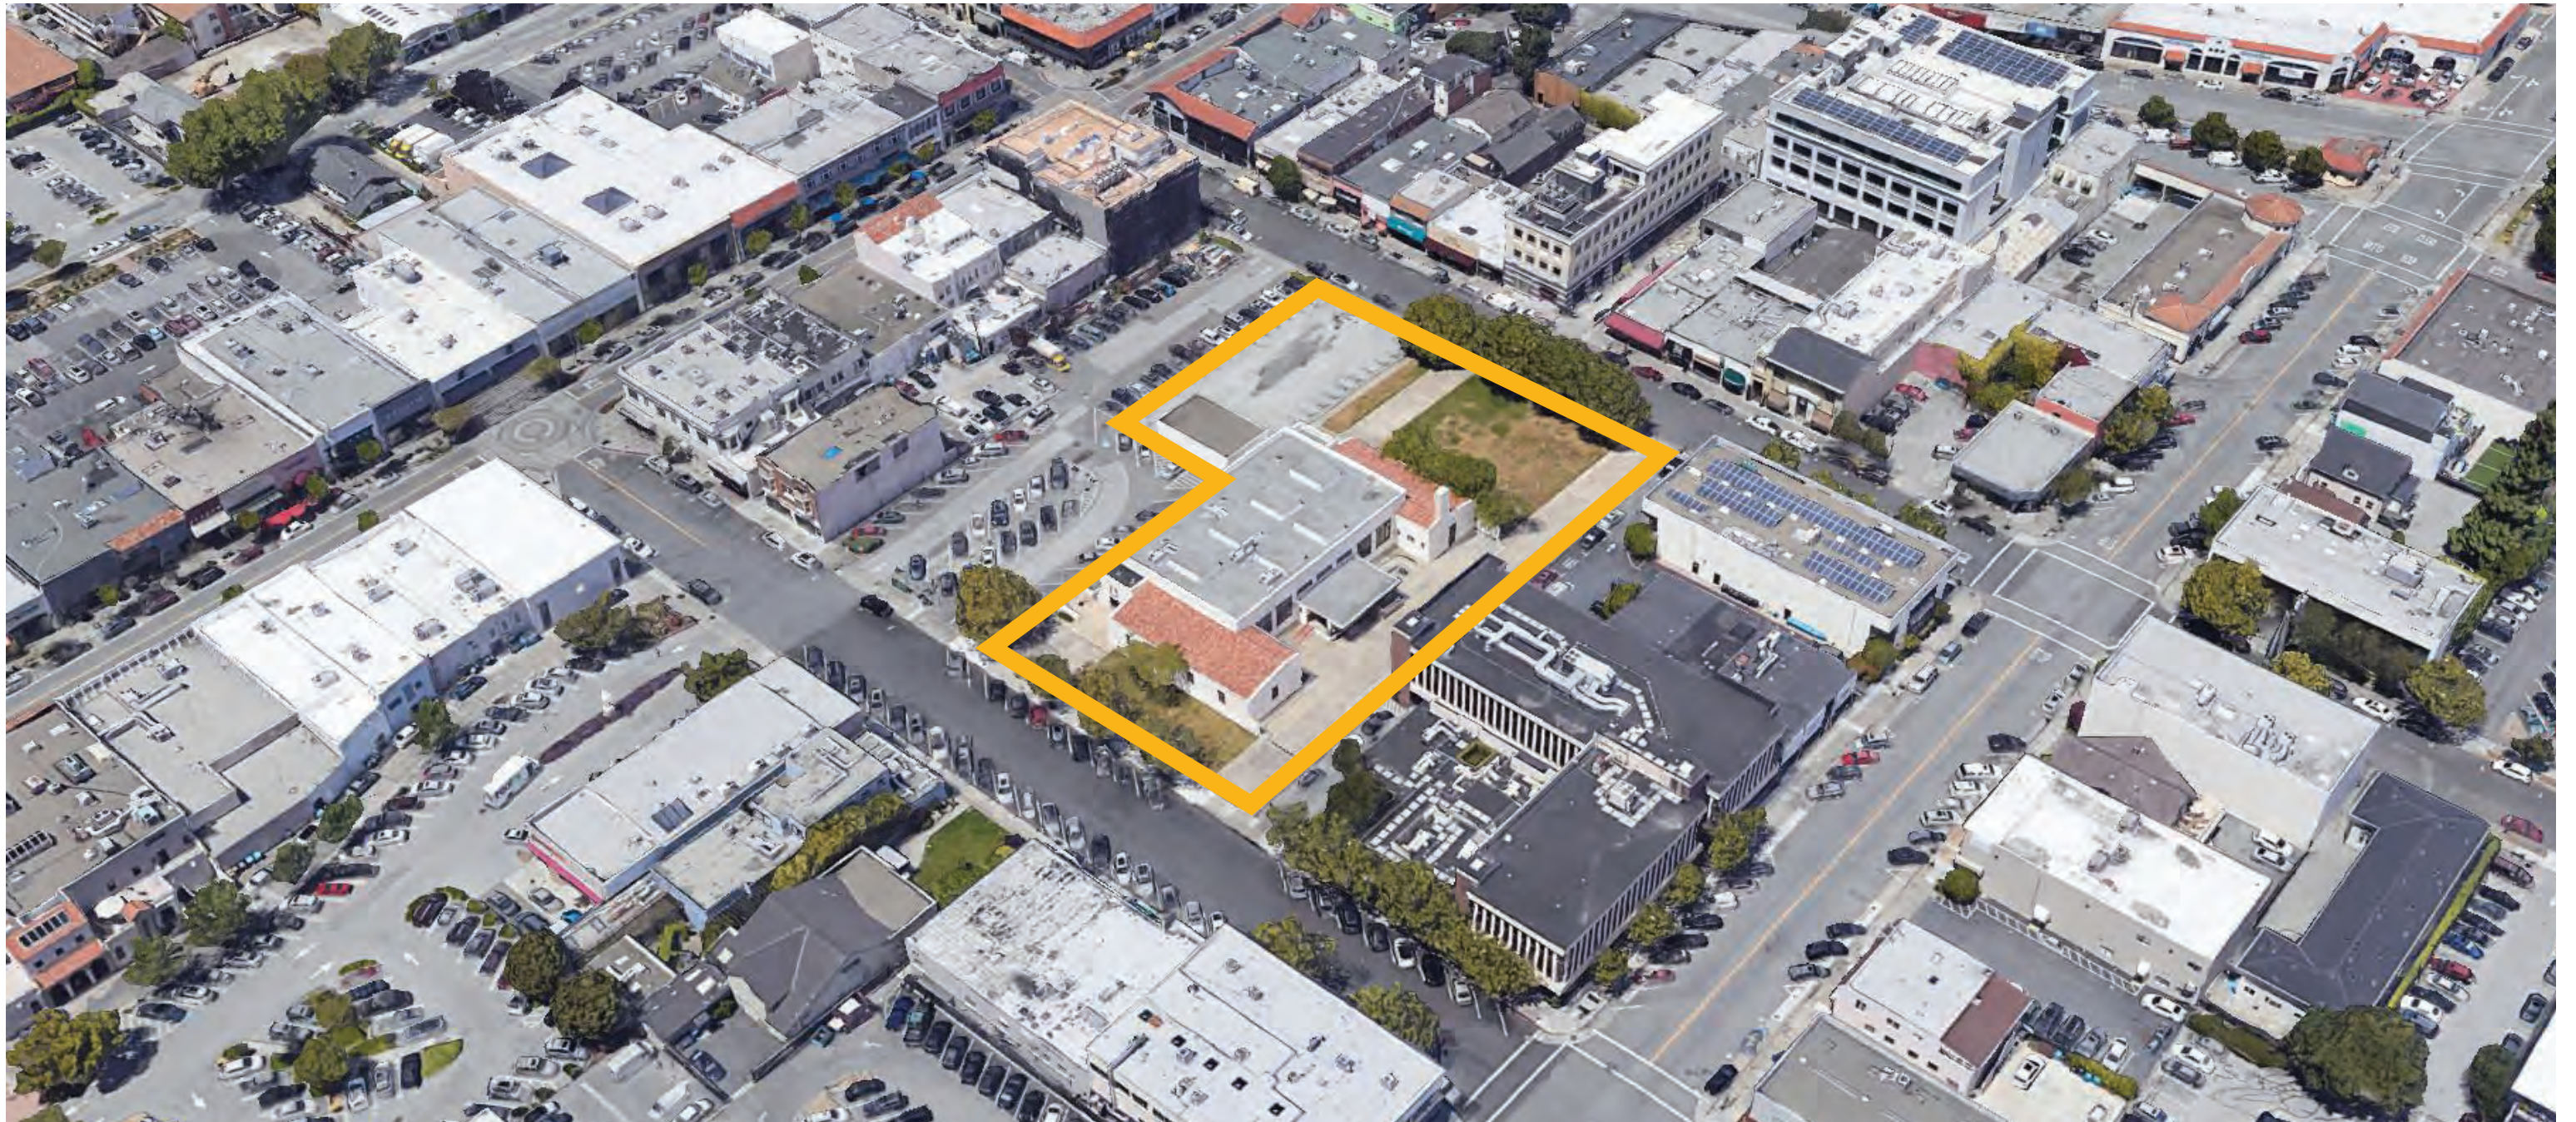

UNITED STATES POST OFFICE
BURLINGAME CA. 94010

220 PARK ROAD BURLINGAME

City Council Study Session
March 3, 2020

city hall

library

Caltrain

post office

burlingame ave

1/4 mile 5 minute walk

Framework Plan

Site Context

Burlingame Ave

California Dr

Burlingame Ave

El Camino Real

California Dr

Howard Ave

Park Rd

Primrose Rd

Burlingame Ave

El Camino Real

Framework Plan

California Dr

Highland Ave