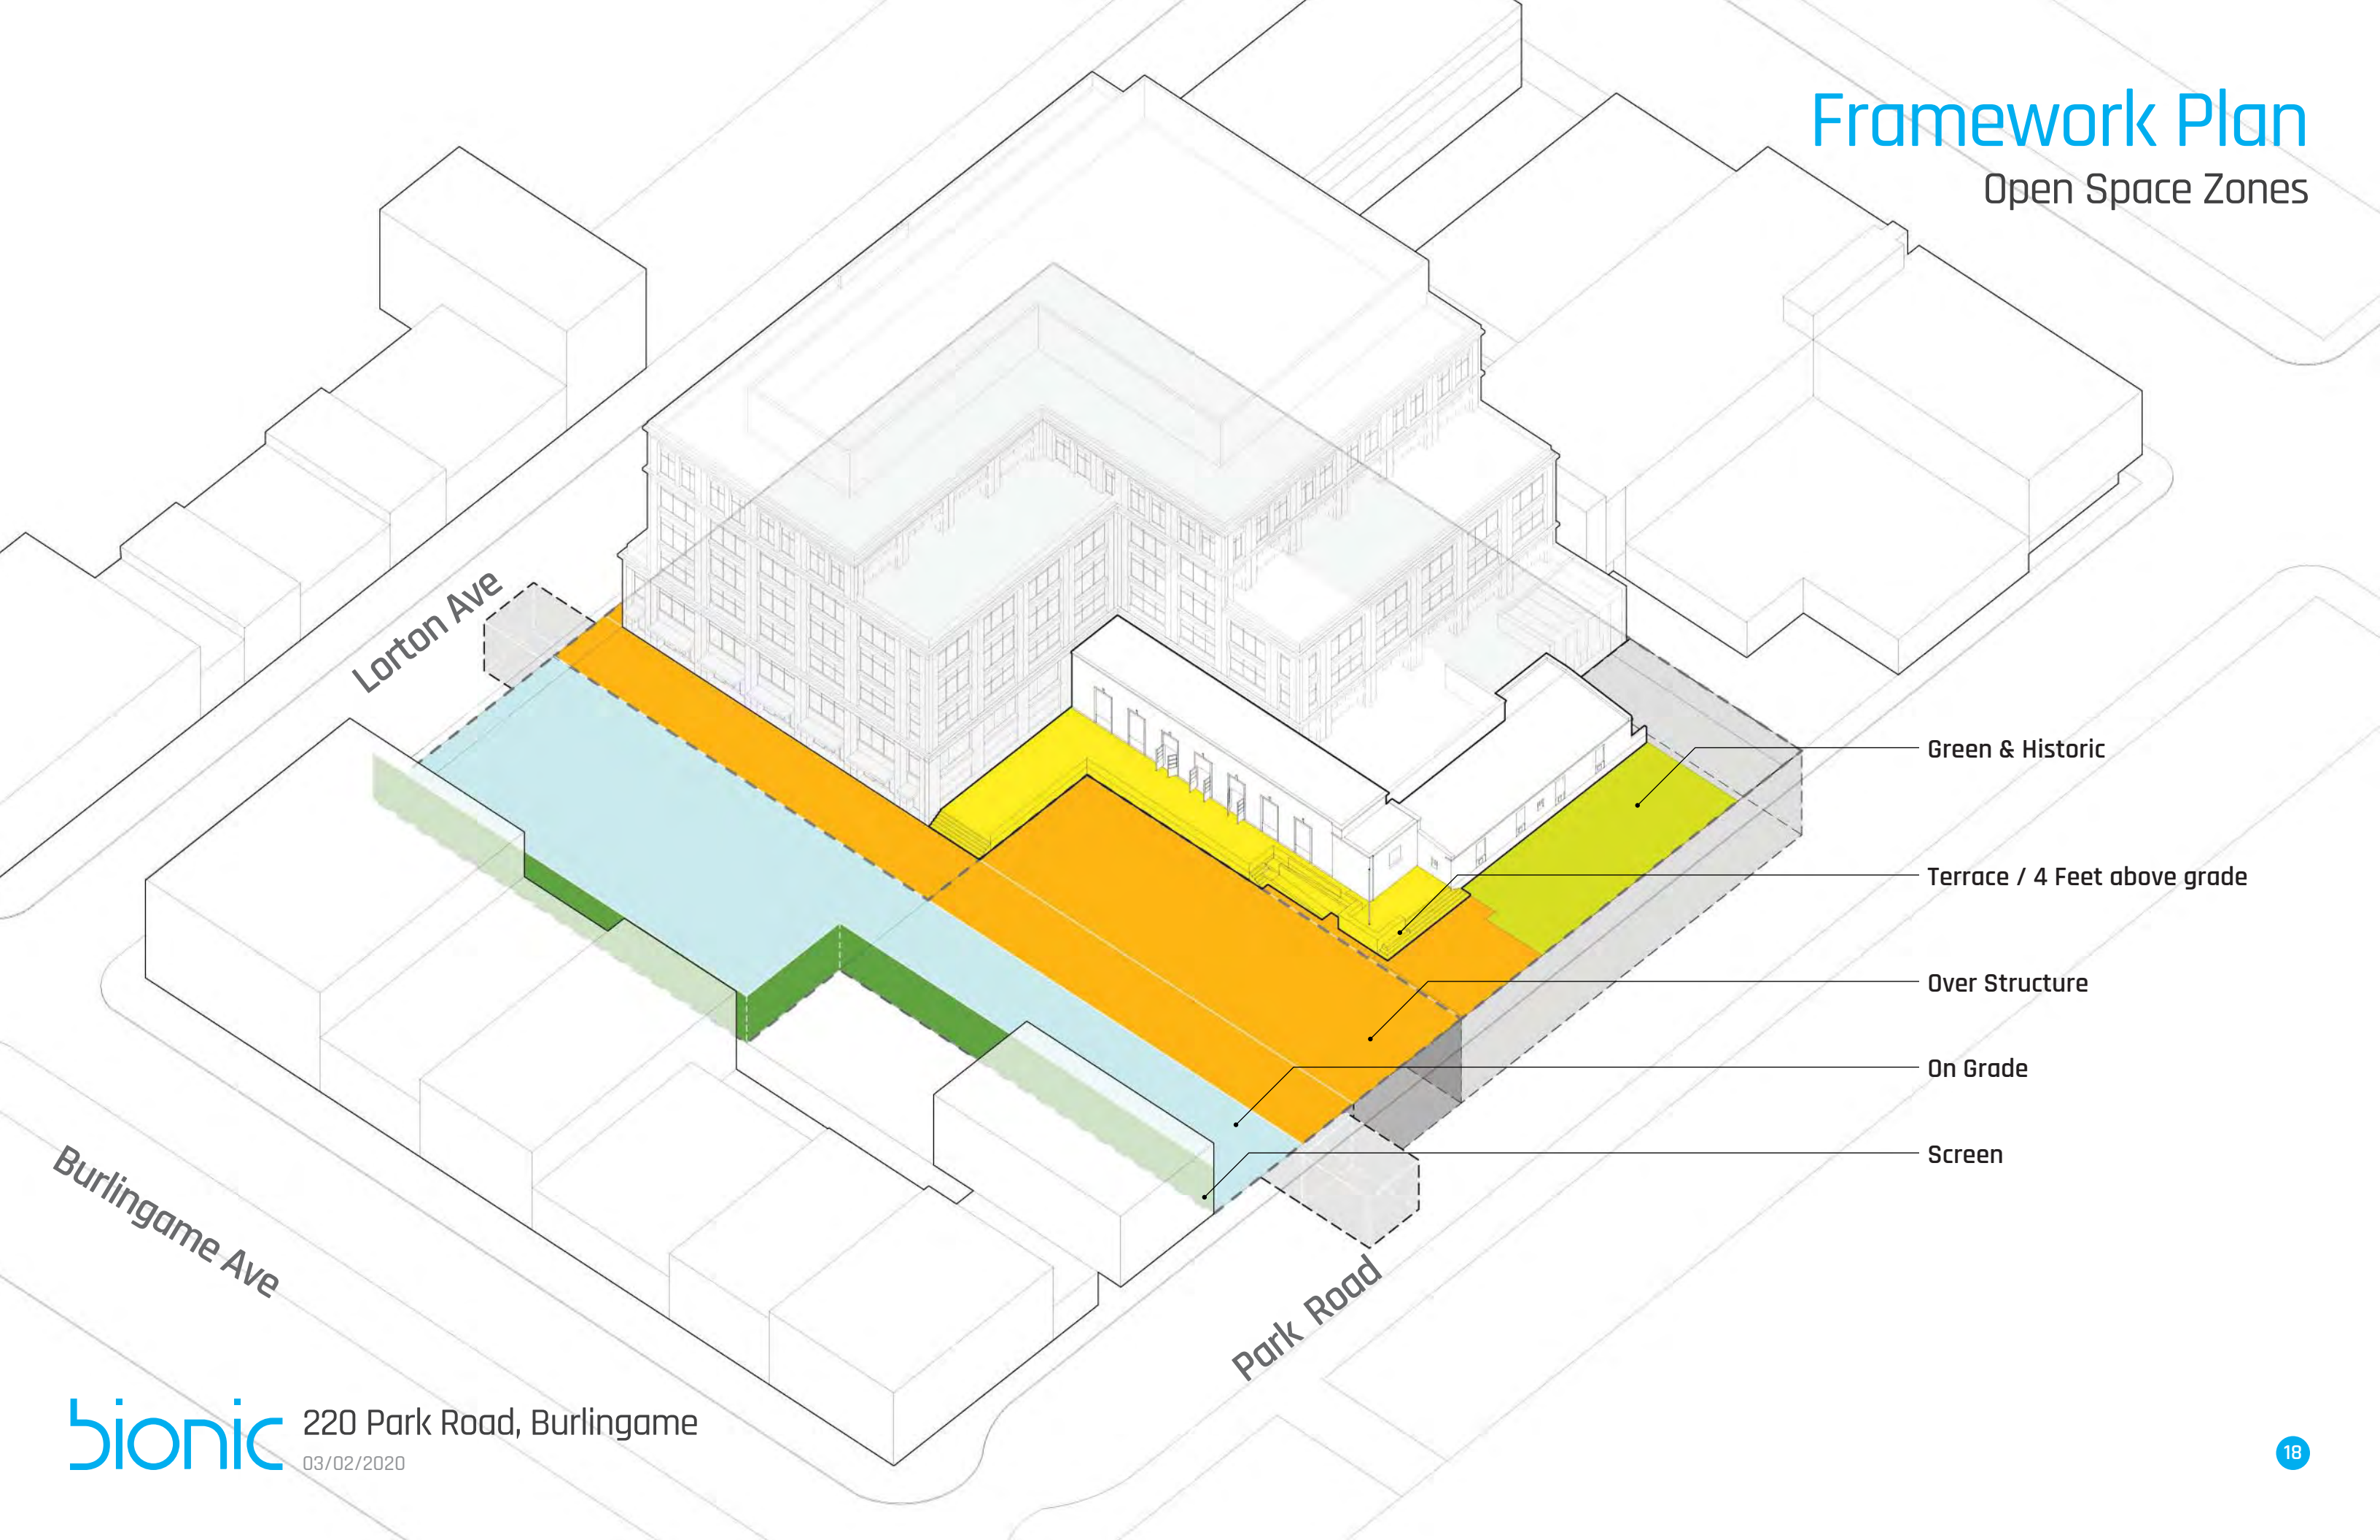

Park Road

Burlingame Ave

Day=Office
Nights & Weekend=Public

Framework Plan

Retail Visibility

Framework Plan

Lorton Ave

Park Road

Burlingame Ave

Framework Plan

Open Space Zones

Lorton Ave

Burlingame Ave

Park Road

Green & Historic

Terrace / 4 Feet above grade

Over Structure

On Grade

Screen

Framework Plan

Open Space Zones

Lorton Ave

Park Road

Burlingame Ave